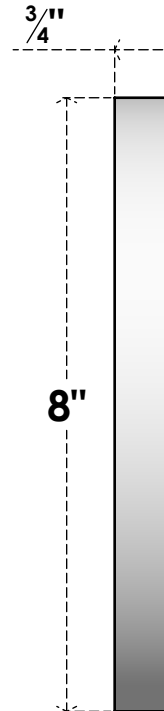

# ROSP080X080X075GRY09

8"W X 8"H X 3/4"P STANDARD GRAYSON FLOWER ROSETTE WITH SQUARE EDGE, ARCHITECTURAL GRADE PVC

**FRONT**

**SIDE**

EKENA MILLWORK  
2300 WEST MAIN ST.  
CLARKSVILLE, TX 75426  
TOLL FREE: 866-607-0453  
WWW.EKENAMILLWORK.COM

#### NOTES

1. INSTALLATION TO BE COMPLETED IN ACCORDANCE WITH MANUFACTURER'S SPECIFICATIONS.
2. DRAWING MAY NOT BE TO SCALE
3. THIS DRAWING IS INTENDED FOR DESIGN AND PLANNING PURPOSES ONLY.
4. ALL INFORMATION CONTAINED HEREIN WAS CURRENT AT THE TIME OF DEVELOPMENT BUT MUST BE REVIEWED AND APPROVED BY THE PRODUCT MANUFACTURER TO BE CONSIDERED ACCURATE.
5. ARCHITECTURAL GRADE PVC PRODUCTS ARE MADE FROM EXPANDED CELLULAR PVC AND COME NATURALLY WHITE BUT MAY BE PAINTED