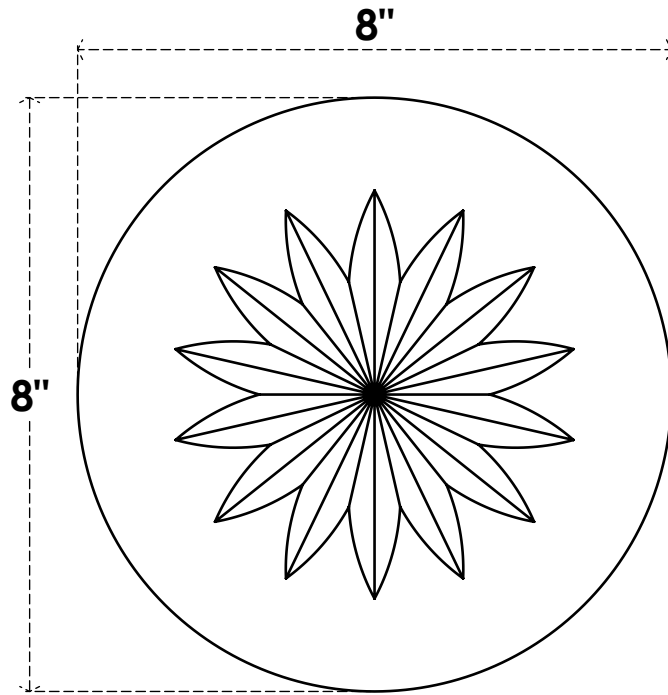

# ROSP080X080X075GRY09

8"W X 8"H X 3/4"P STANDARD GRAYSON FLOWER ROSETTE WITH SQUARE EDGE, ARCHITECTURAL GRADE PVC

**FRONT**

**SIDE**

EKENA MILLWORK  
2300 WEST MAIN ST.  
CLARKSVILLE, TX 75426  
TOLL FREE: 866-607-0453  
WWW.EKENAMILLWORK.COM